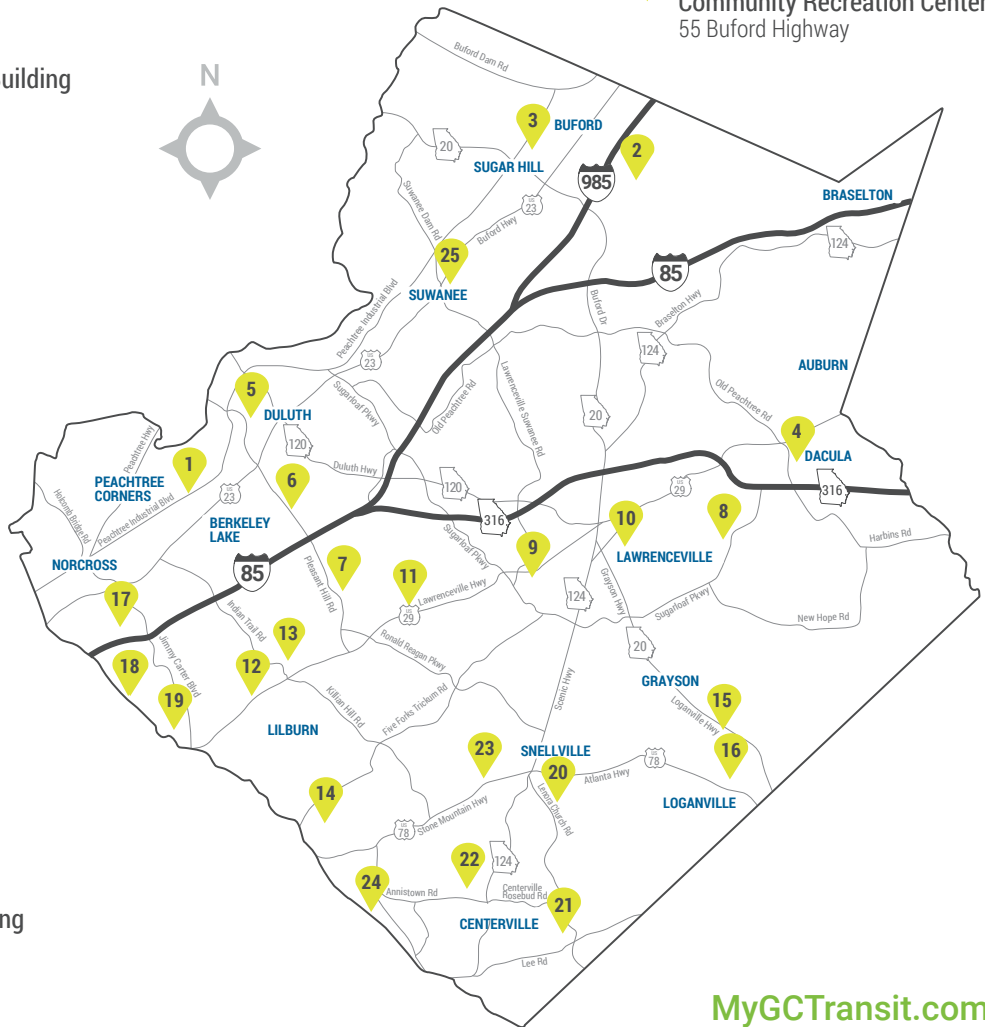

BUFORD

- 2 Bogan Park
  Community Recreation Center
  2723 North Bogan Road
- 3 OneStop Buford
  2755 Sawnee Avenue

DACULA

- 4 Dacula Park Activity Building
  2735 Auburn Avenue

DULUTH

- 5 Gwinnett Public Library
  Duluth Branch
  3480 Duluth Park Lane
- 6 Shorty Howell Park Activity Building
  2750 Pleasant Hill Road

LAWRENCEVILLE

- 7 Club Drive Park
  3330 Club Drive
- 8 Freeman's Mill Park
  1401 Alcovy Road
- 9 Gwinnett Public Library
  Lawrenceville Branch
  1001 Lawrenceville Highway
  Route 40, Stop 487

- 10 Rhodes Jordan Park
  Multipurpose Field
  100 East Crogan Street
- 11 Sweet Water Park
  800 Bethesda School Road

LILBURN

- 12 Bryson Park
  5075 Lawrenceville Highway
  Route 30, Stop 910
- 13 Lilburn Activity Building
  788 Hillcrest Road
  Route 30, Stop 262 & 889
- 14 Mountain Park Activity Building
  1063 Rockbridge Road

LOGANVILLE

- 15 Bay Creek Park
  175 Ozora Road
- 16 Vines Park
  3500 Oak Grove Road

NORCROSS

- 17 Best Friend Park Gym
  6224 Jimmy Carter Boulevard
  Route 35, Stop 407 & 906
- 18 Graves Park
  1540 Graves Road
  Route 20, Stop 894
- 19 Lucky Shoals Park
  Community Recreation Center
  4651 Britt Road

SNELLVILLE

- 20 Gwinnett Public Library
  Snellville Branch
  2740 Lenora Church Road
- 21 Lenora Park Gym
  4515 Lenora Church Road
- 22 OneStop Centerville
  3025 Bethany Church Road
- 23 South Gwinnett Park
  2015 McGee Road

STONE MOUNTAIN

- 24 DeShong Park
  2859 North DeShong Road

SUWANE

- 25 George Pierce Park
  Community Recreation Center
  55 Buford Highway

770.822.8840
GwinnettSummerMeals.com

MyGCTransit.com

For real-time bus tracking
Seguimiento de autobuses en tiempo real
실시간 버스 운행 확인